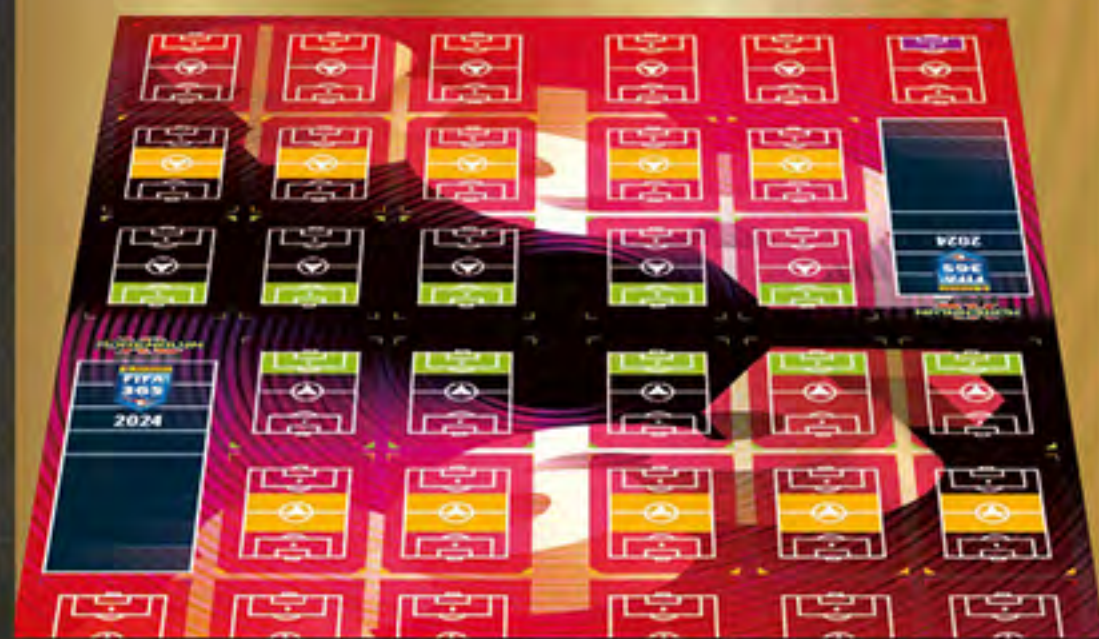

3 PREPARE TO PLAY

Place your cards face-down on the gameboard and remember: during the game, you're not allowed to peek! A good coach knows their team like the back of their hand.