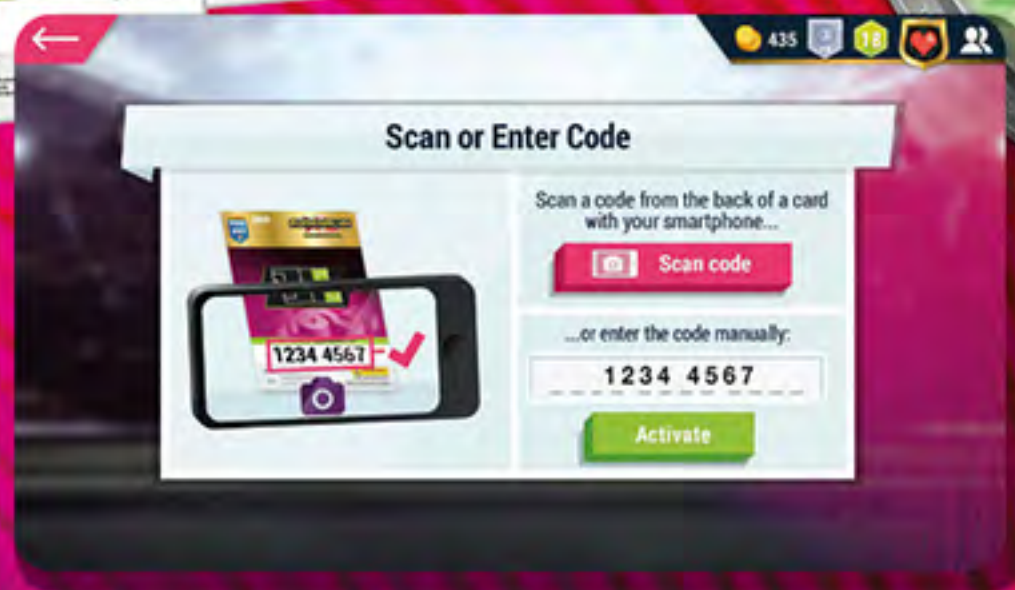

PLAY ONLINE: adrenalympf365.com

1

ACTIVATE YOUR CARDS ONLINE USING THE CODE ON THE BACK

2

USE DIGITAL CARDS TO CREATE YOUR DREAM TEAM AND CHALLENGE YOUR FRIENDS ONLINE!

THE GAME WILL BE AVAILABLE UNTIL 31 JULY 2024.